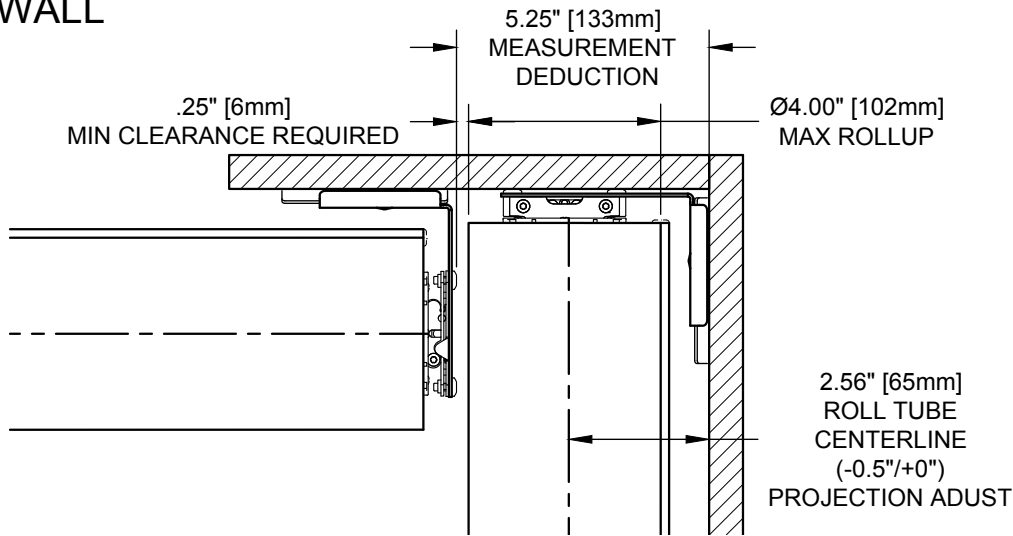

ROLLER 100/150/300 BUTT AND PASS INSTALLATION

085578

SCALE: 1/4

PAGE: 1

REVISION: A

CEILING

POCKET

WALL

ROLLER 100/150/300 BUTT AND PASS INSTALLATION

085578

SCALE: 1/4

PAGE: 2

REVISION: A