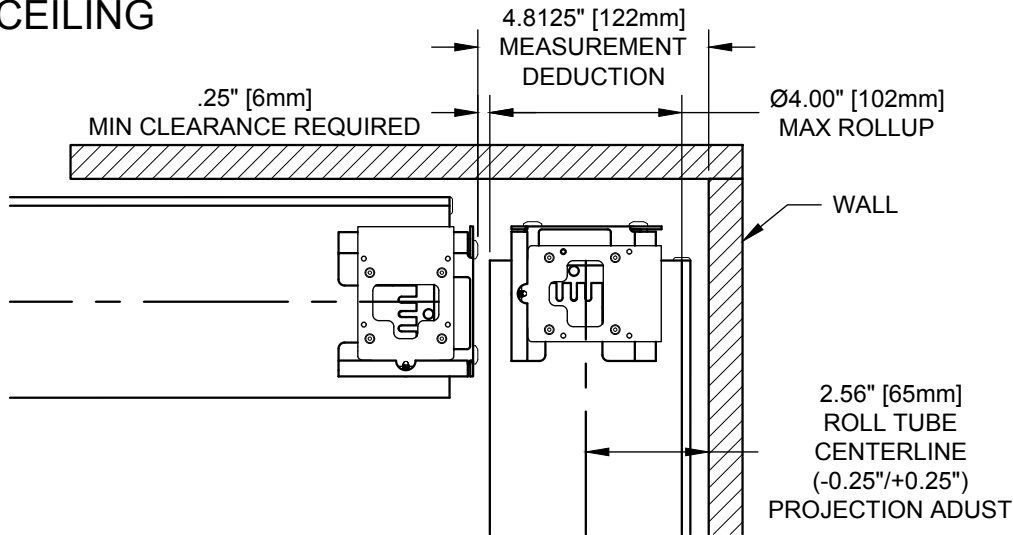

ROLLER 100/150/300 BUTT AND PASS INSTALLATION

085578

SCALE: 1/4

PAGE: 1

REVISION: A

CEILING

POCKET

WALL

ROLLER 100/150/300 BUTT AND PASS INSTALLATION

085578

SCALE: 1/4

PAGE: 2

REVISION: A