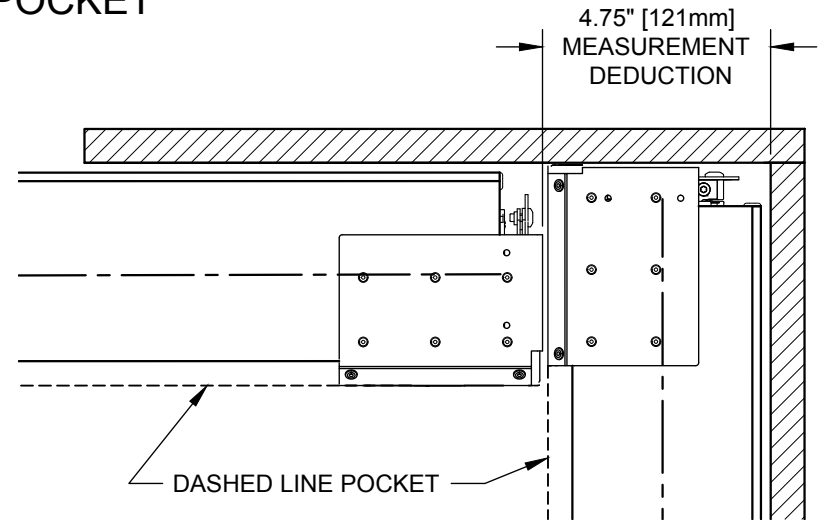

ROLLER 100/150/300 BUTT AND PASS INSTALLATION

085578

SCALE: 1/4

PAGE: 1

REVISION: A

CEILING

POCKET

WALL