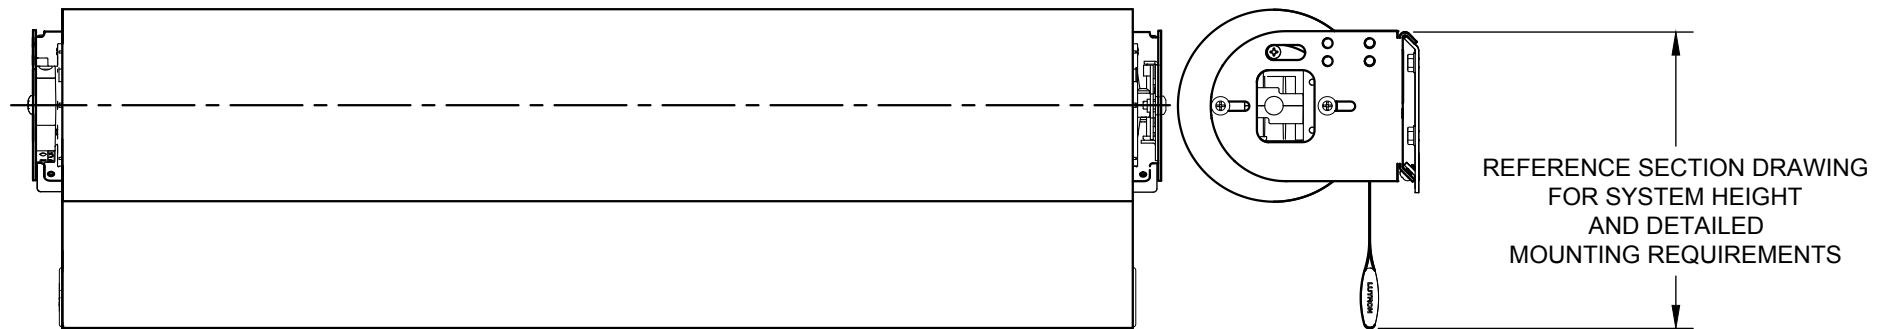

WALL BRACKET SHOWN

SHADE INSTALLED AS PROVIDED BY FACTORY WILL HAVE ALL NECESSARY CLEARANCES FOR PROPER OPERATION. IF ADJUSTMENT FEATURES ARE UTILIZED, IT IS THE RESPONSIBILITY OF THE INSTALLER TO ENSURE PROPER CLEARANCES ARE MAINTAINED. NOT ALL ADJUSTMENTS ARE AVAILABLE AT MAXIMUM ROLL Ø.

ROLLER 100/150/300 BUTT AND PASS INSTALLATION

085578

SCALE: 1/4

PAGE: 1

REVISION: A

CEILING

POCKET

WALL